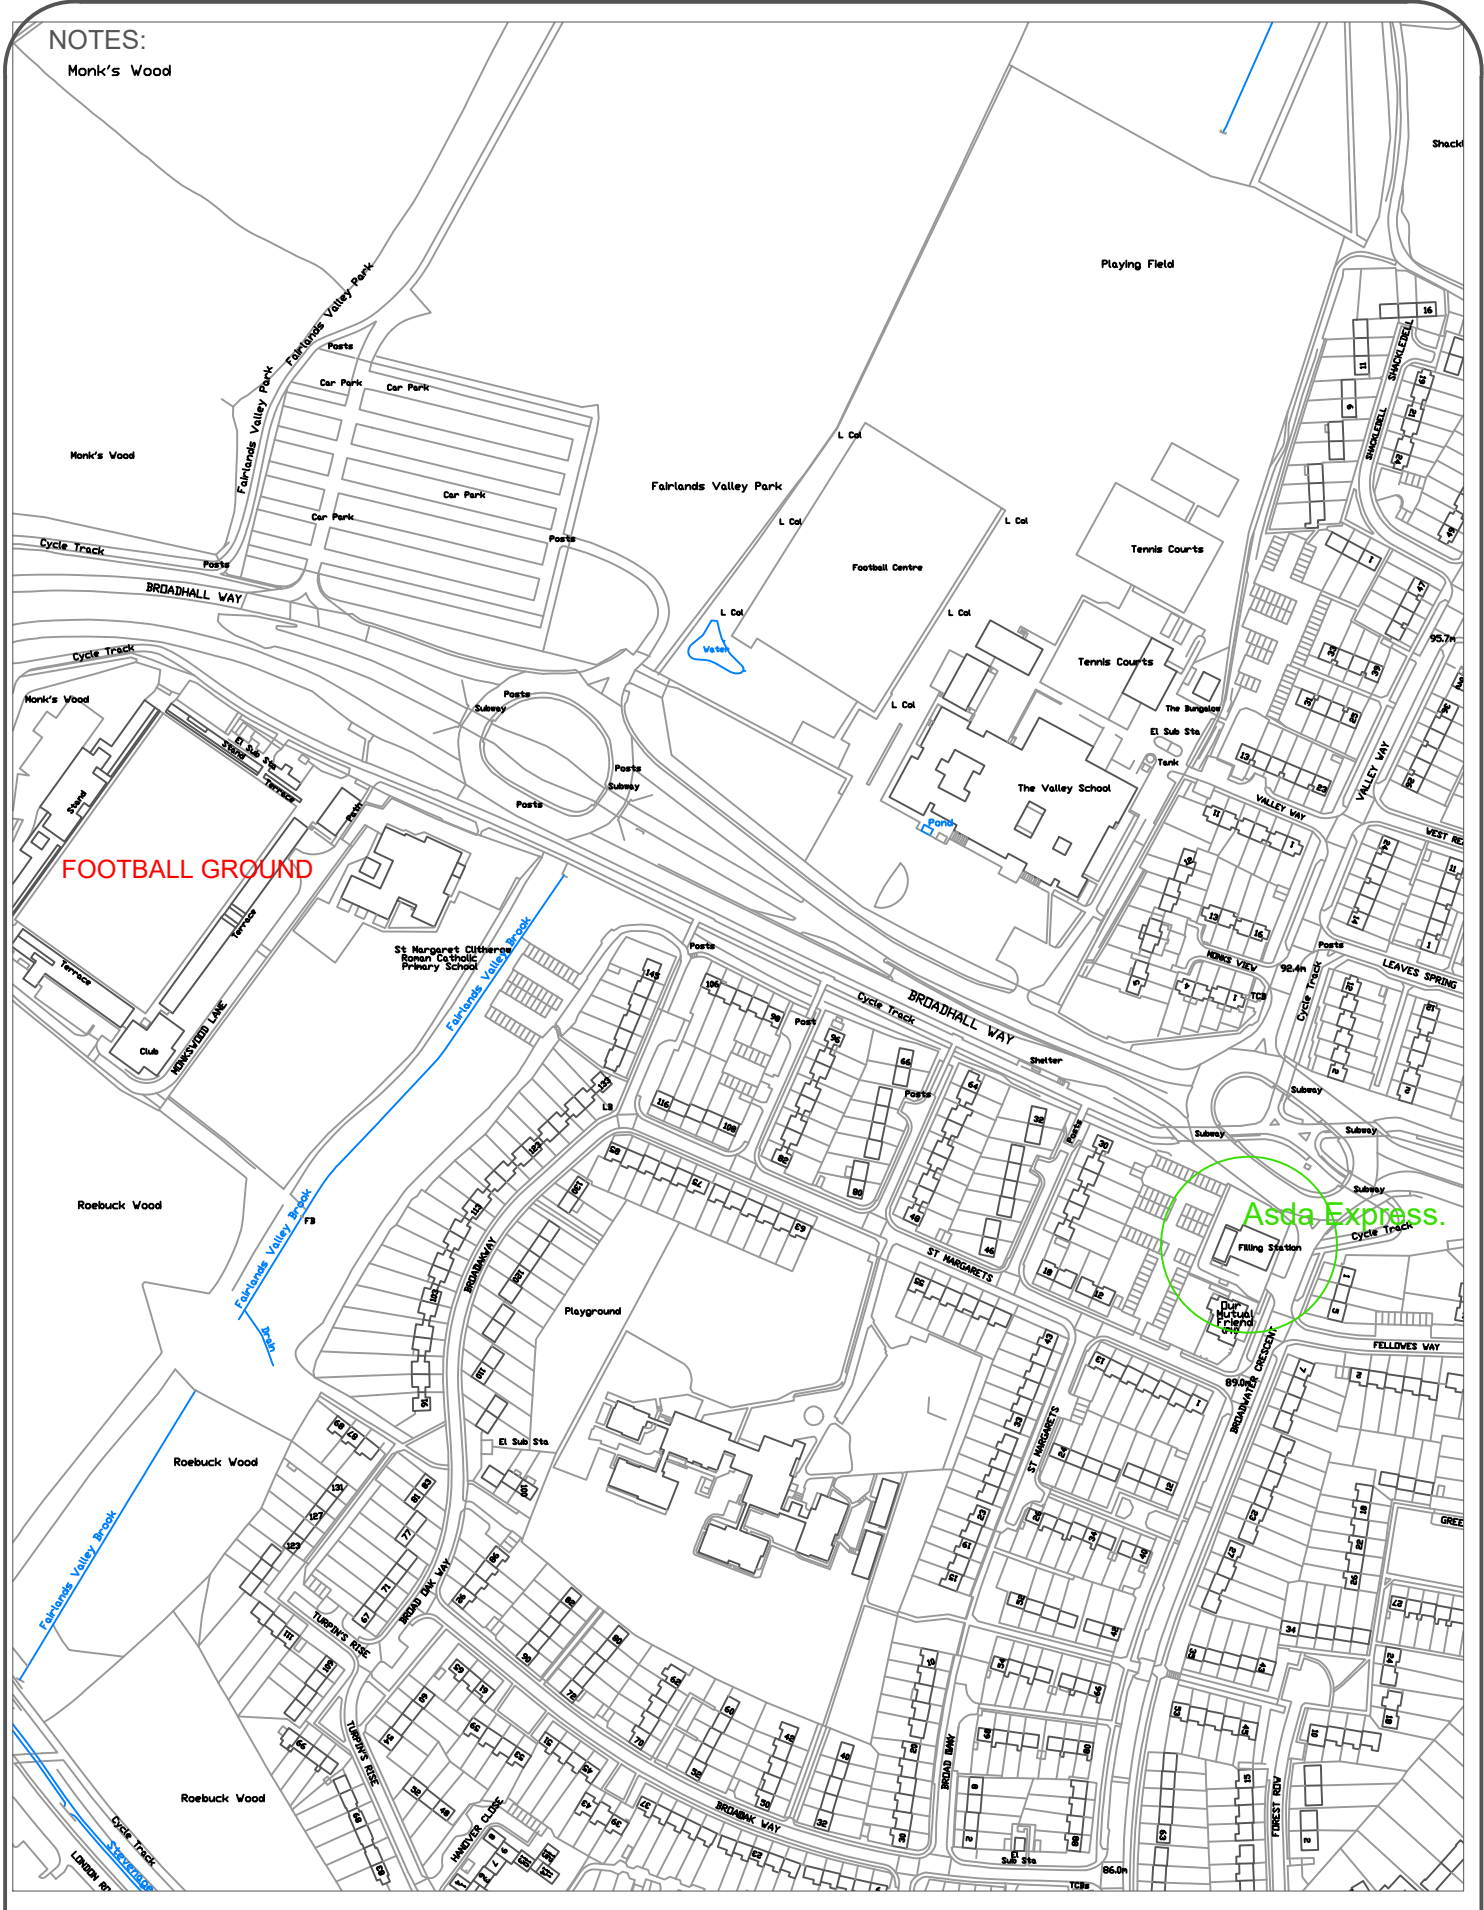

NOTES:  
Monk's Wood

STEVENAGE BOROUGH COUNCIL  
Zayd Al-Jawad  
Head of Planning and Engineering  
Daneshill House,  
Danestrete,  
Stevenage,  
Herts, SG1 1HN.  
Telephone: (01438) 242242

PROJECT:  
**ASDA EXPRESS  
BROADWATER CRES/  
BROADHALL WAY**

DRAWING:  
  
  
no:      Revision      Date:

DATE:  
**MAY 2024**

DRAWN BY:  
**SPB**

CHECKED:

SCALE:

DRAWING NUMBER: